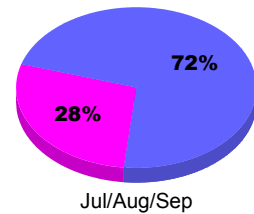

Membership Results
2010-2011

Membership
2009-2010

Month	Net Memb Goal	Actual New Memb	Actual Dropped Memb	Gain/Loss of Memb	Gain/Loss of Memb
Jul/Aug/Sep	45	52	-36	16	-3
Totals	45	52	-36	16	-3

Membership Results 2010-2011

Goal, New, Dropped, Gain/Loss

Comparison of Membership Gain/Loss

Current Year Compared to the Previous Year

Gender Comparison 2010-2011

■ Male ■ Female